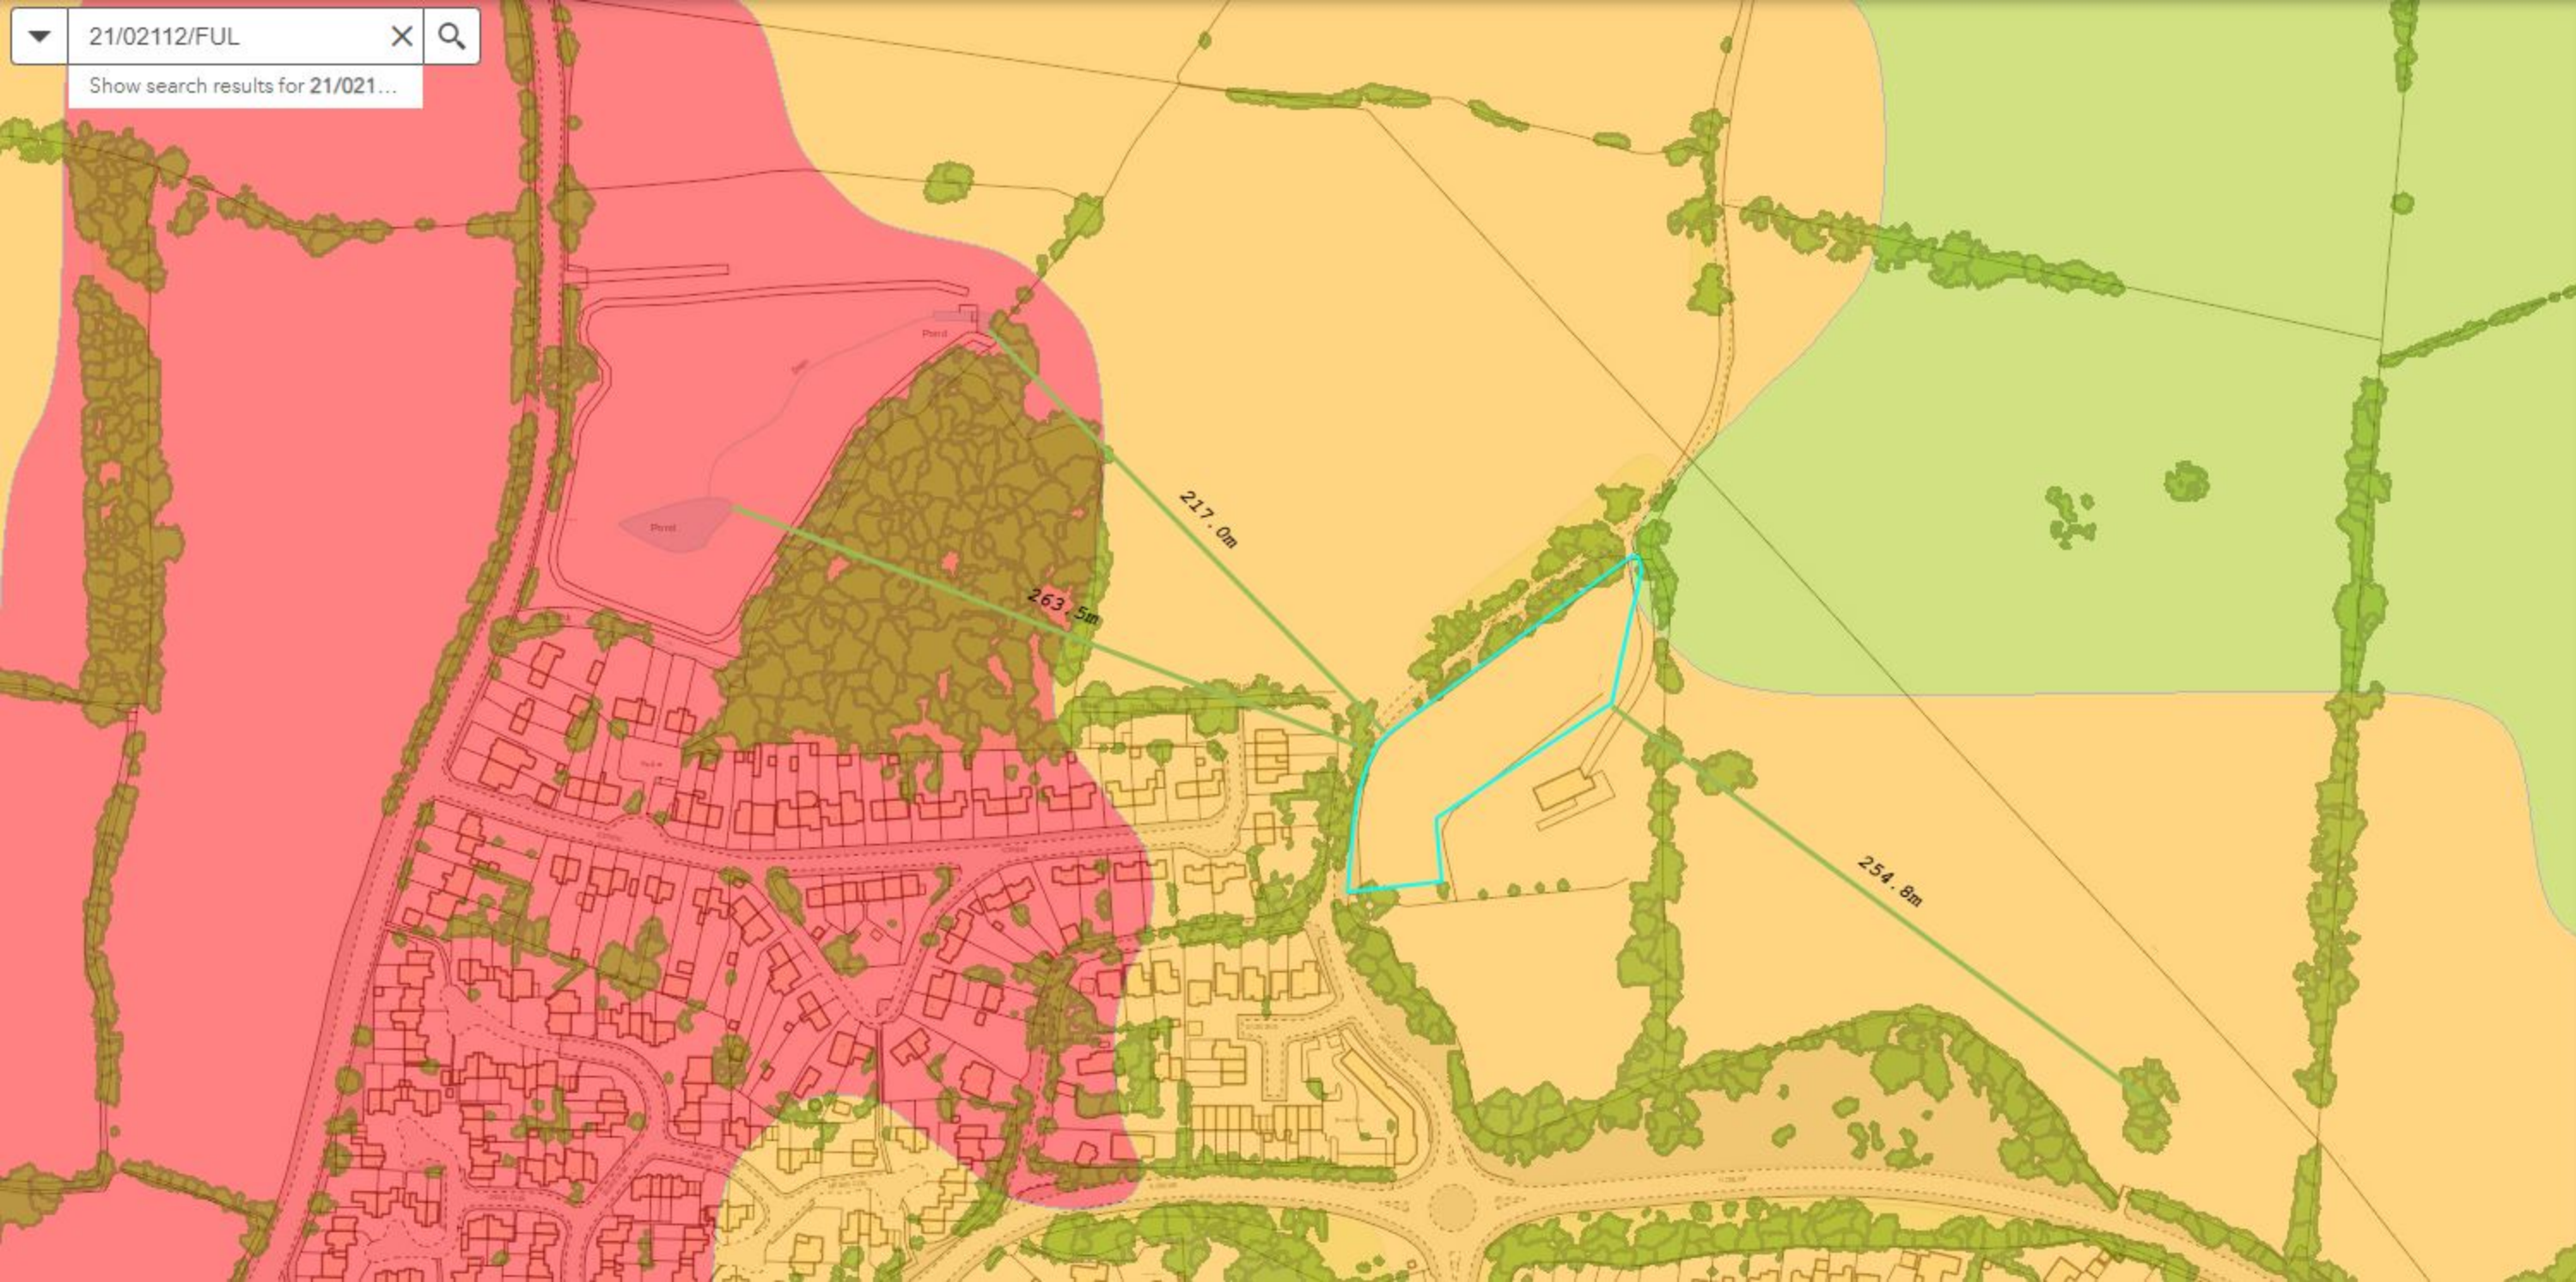

21/02112/FUL

Show search results for 21/021...

### Legend

#### Countryside

NATIONAL TREE MAP

TREE CANOPY

#### Ecology

GREAT CRESTED NEWT RISK ZONES

Amber

Green

Red

White