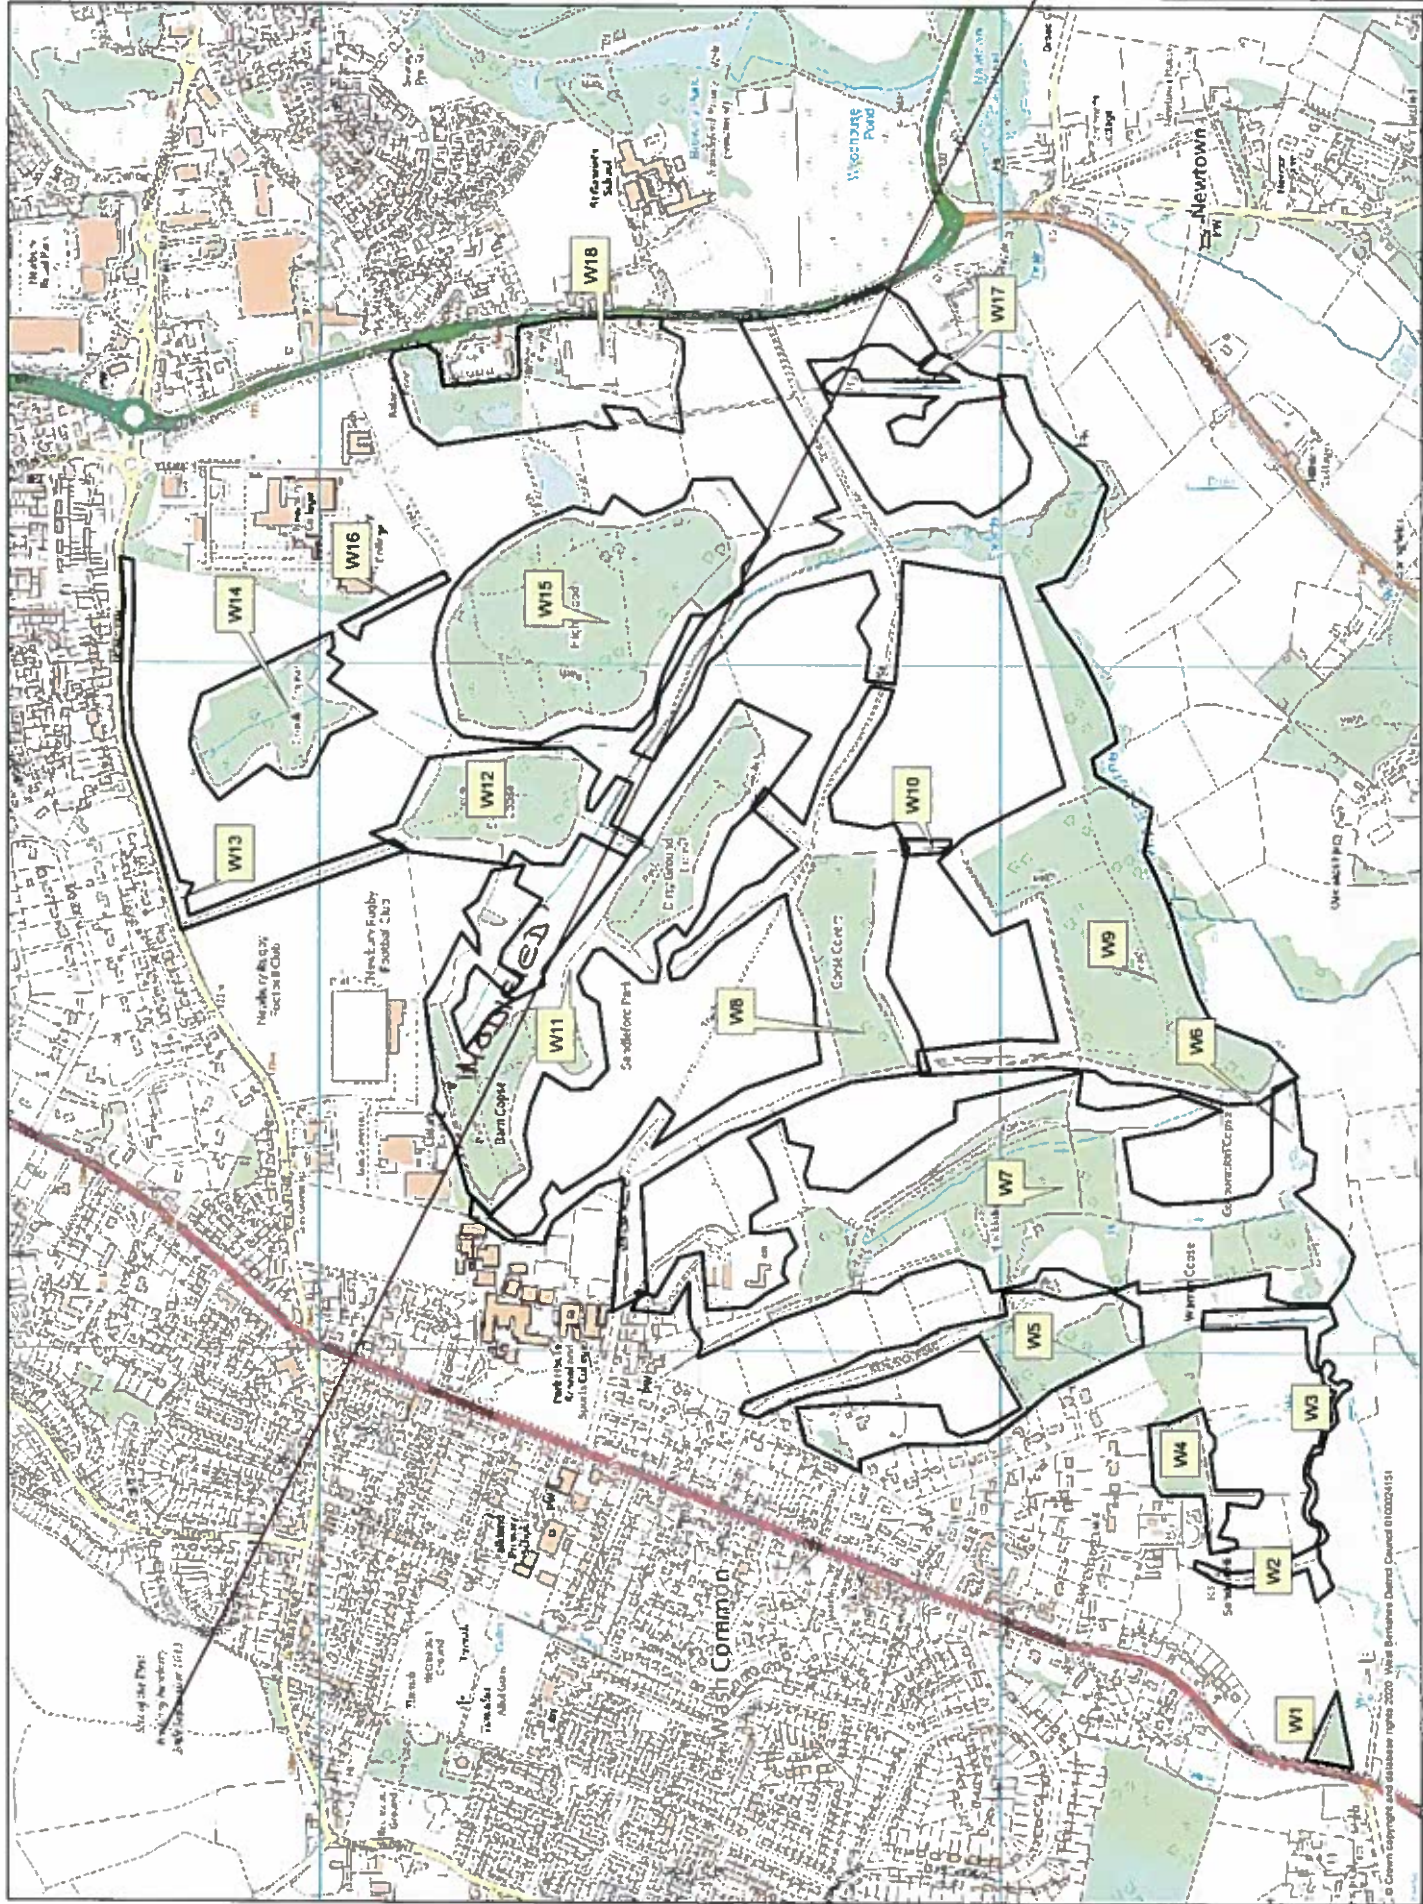

Sandleford Park, Newtown Road, Newtown, Newbury

- X Tree not covered by TPO
  (Tree positions approximate)
- (U) Individual Tree
- (A) Area of Trees
- (G) Group of Trees
- (W) Woodland

Authorisation
Stamp

Authorised
Signature: *J. U. S. O.*

Tree Preservation Order No:
2011/21/10-16

W. S. O.

9/22/2020

1:7500