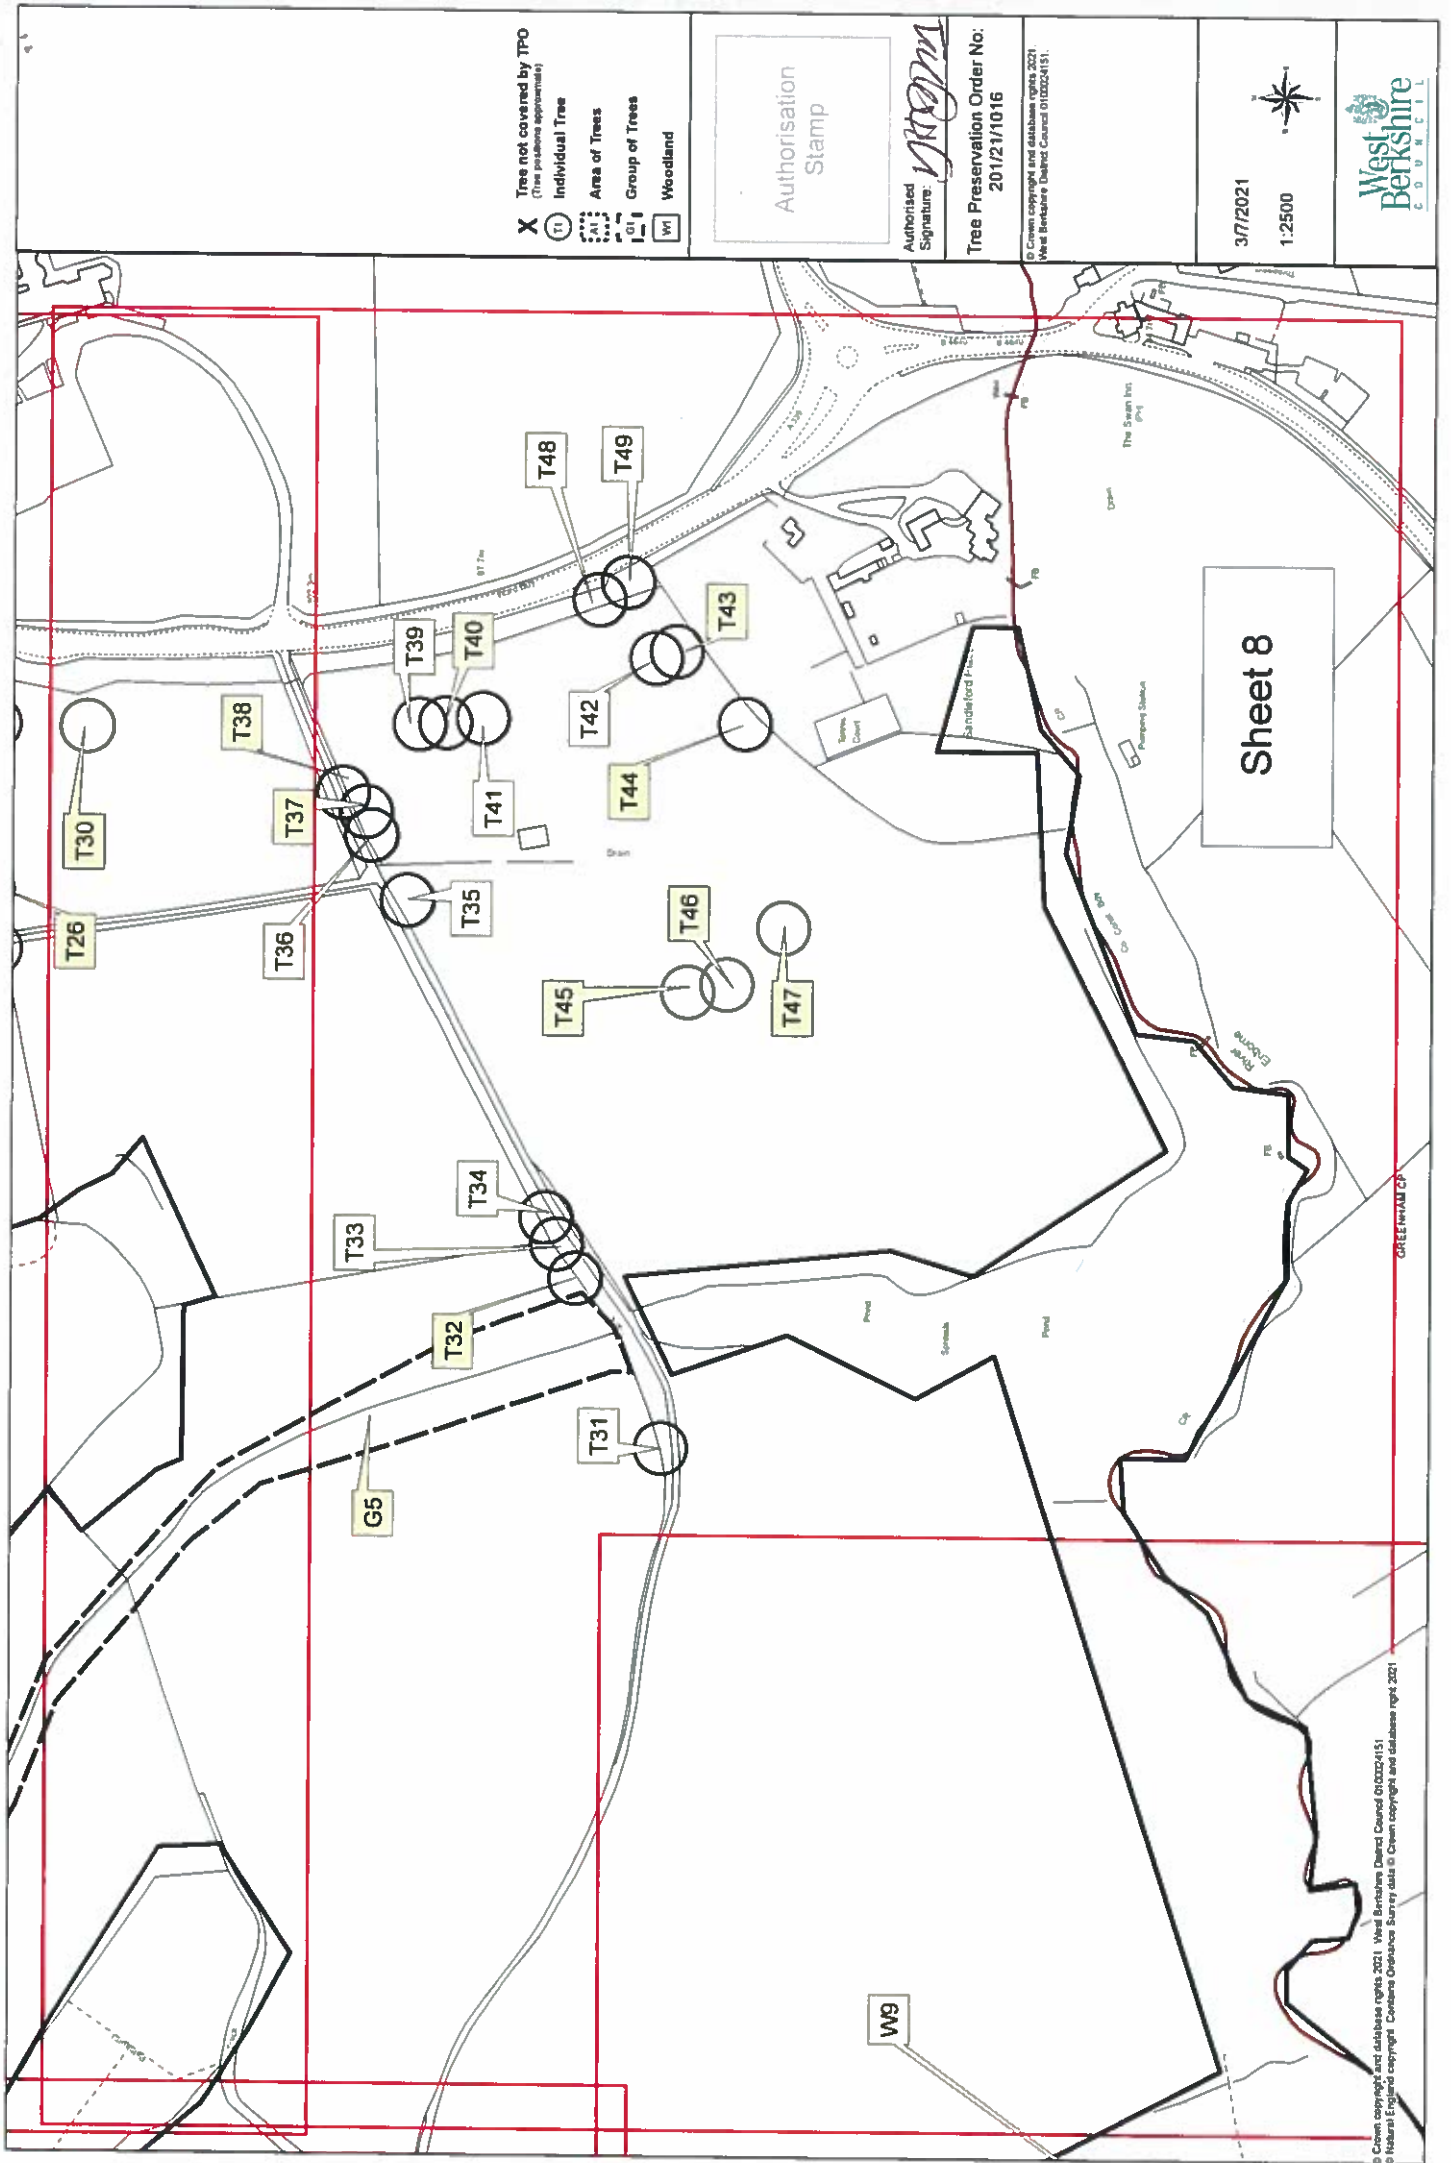

Land at Sandleford Park, Newtown Road, Newtown, Newbury

- X Tree not covered by TPO (Tree positions approximate)
- (T) Individual Tree
- Area of Trees
- Group of Trees
- Woodland

Authorisation Stamp

Authorised Signature: *M. M. M.*

Tree Preservation Order No: 2012/17016

3/7/2021
1:2500

Sheet 8