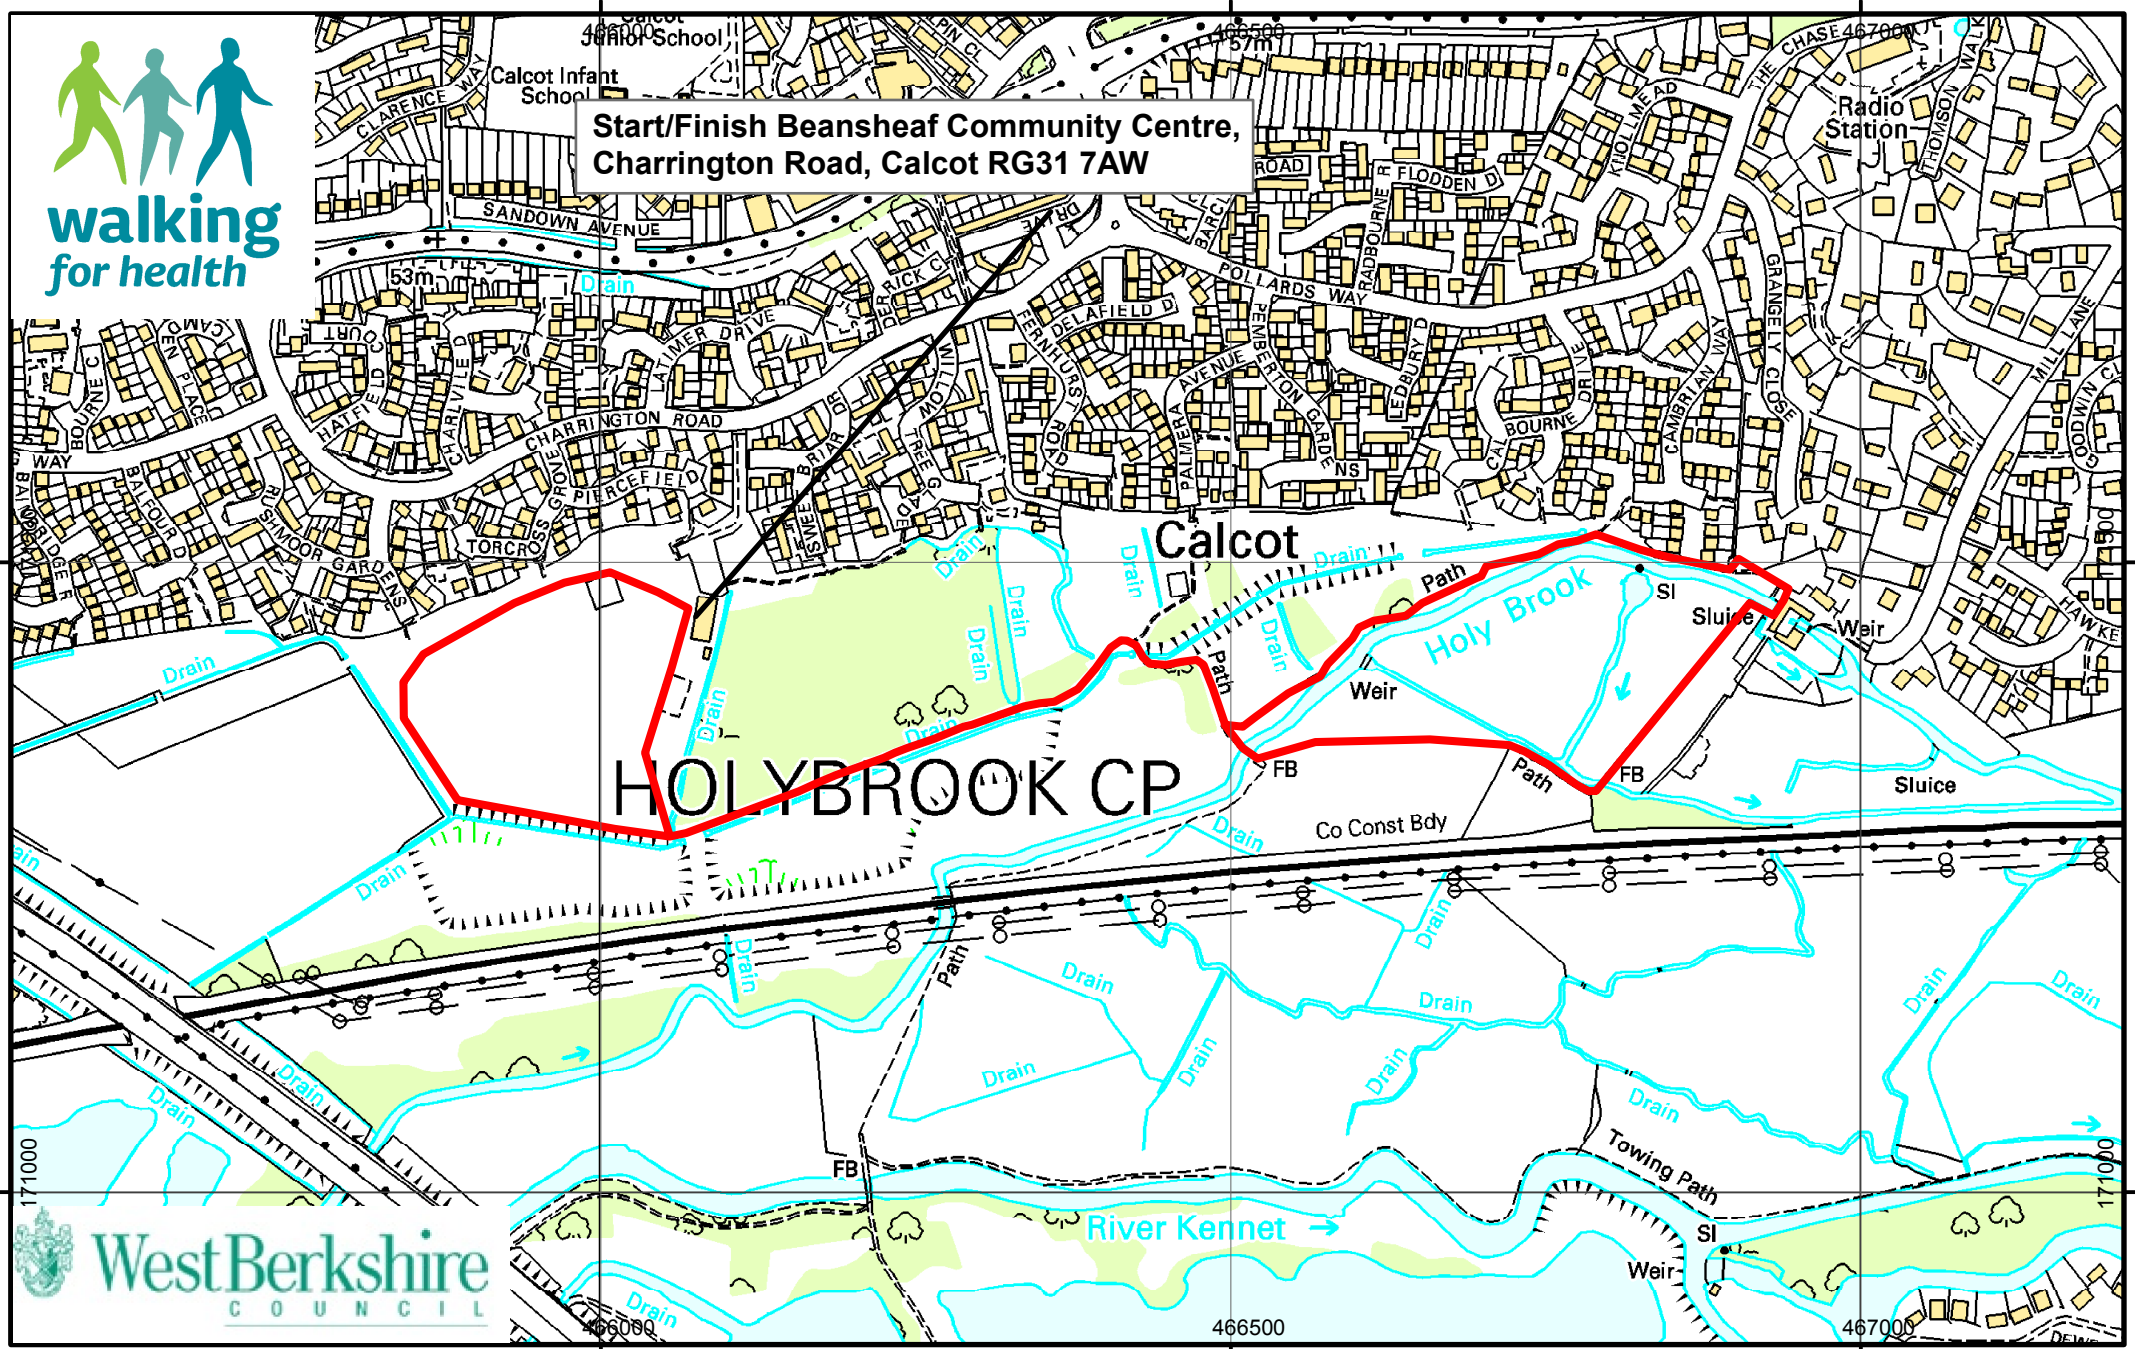

Beansheaf Community Centre - Linear Park Route

Start/Finish Beansheaf Community Centre,
Charrington Road, Calcot RG31 7AW

Reproduced from Ordnance Survey map with the permission of the Controller of Her Majesty's Stationery Office (c) Crown Copyright 2014. West Berkshire District Council 0100024151.