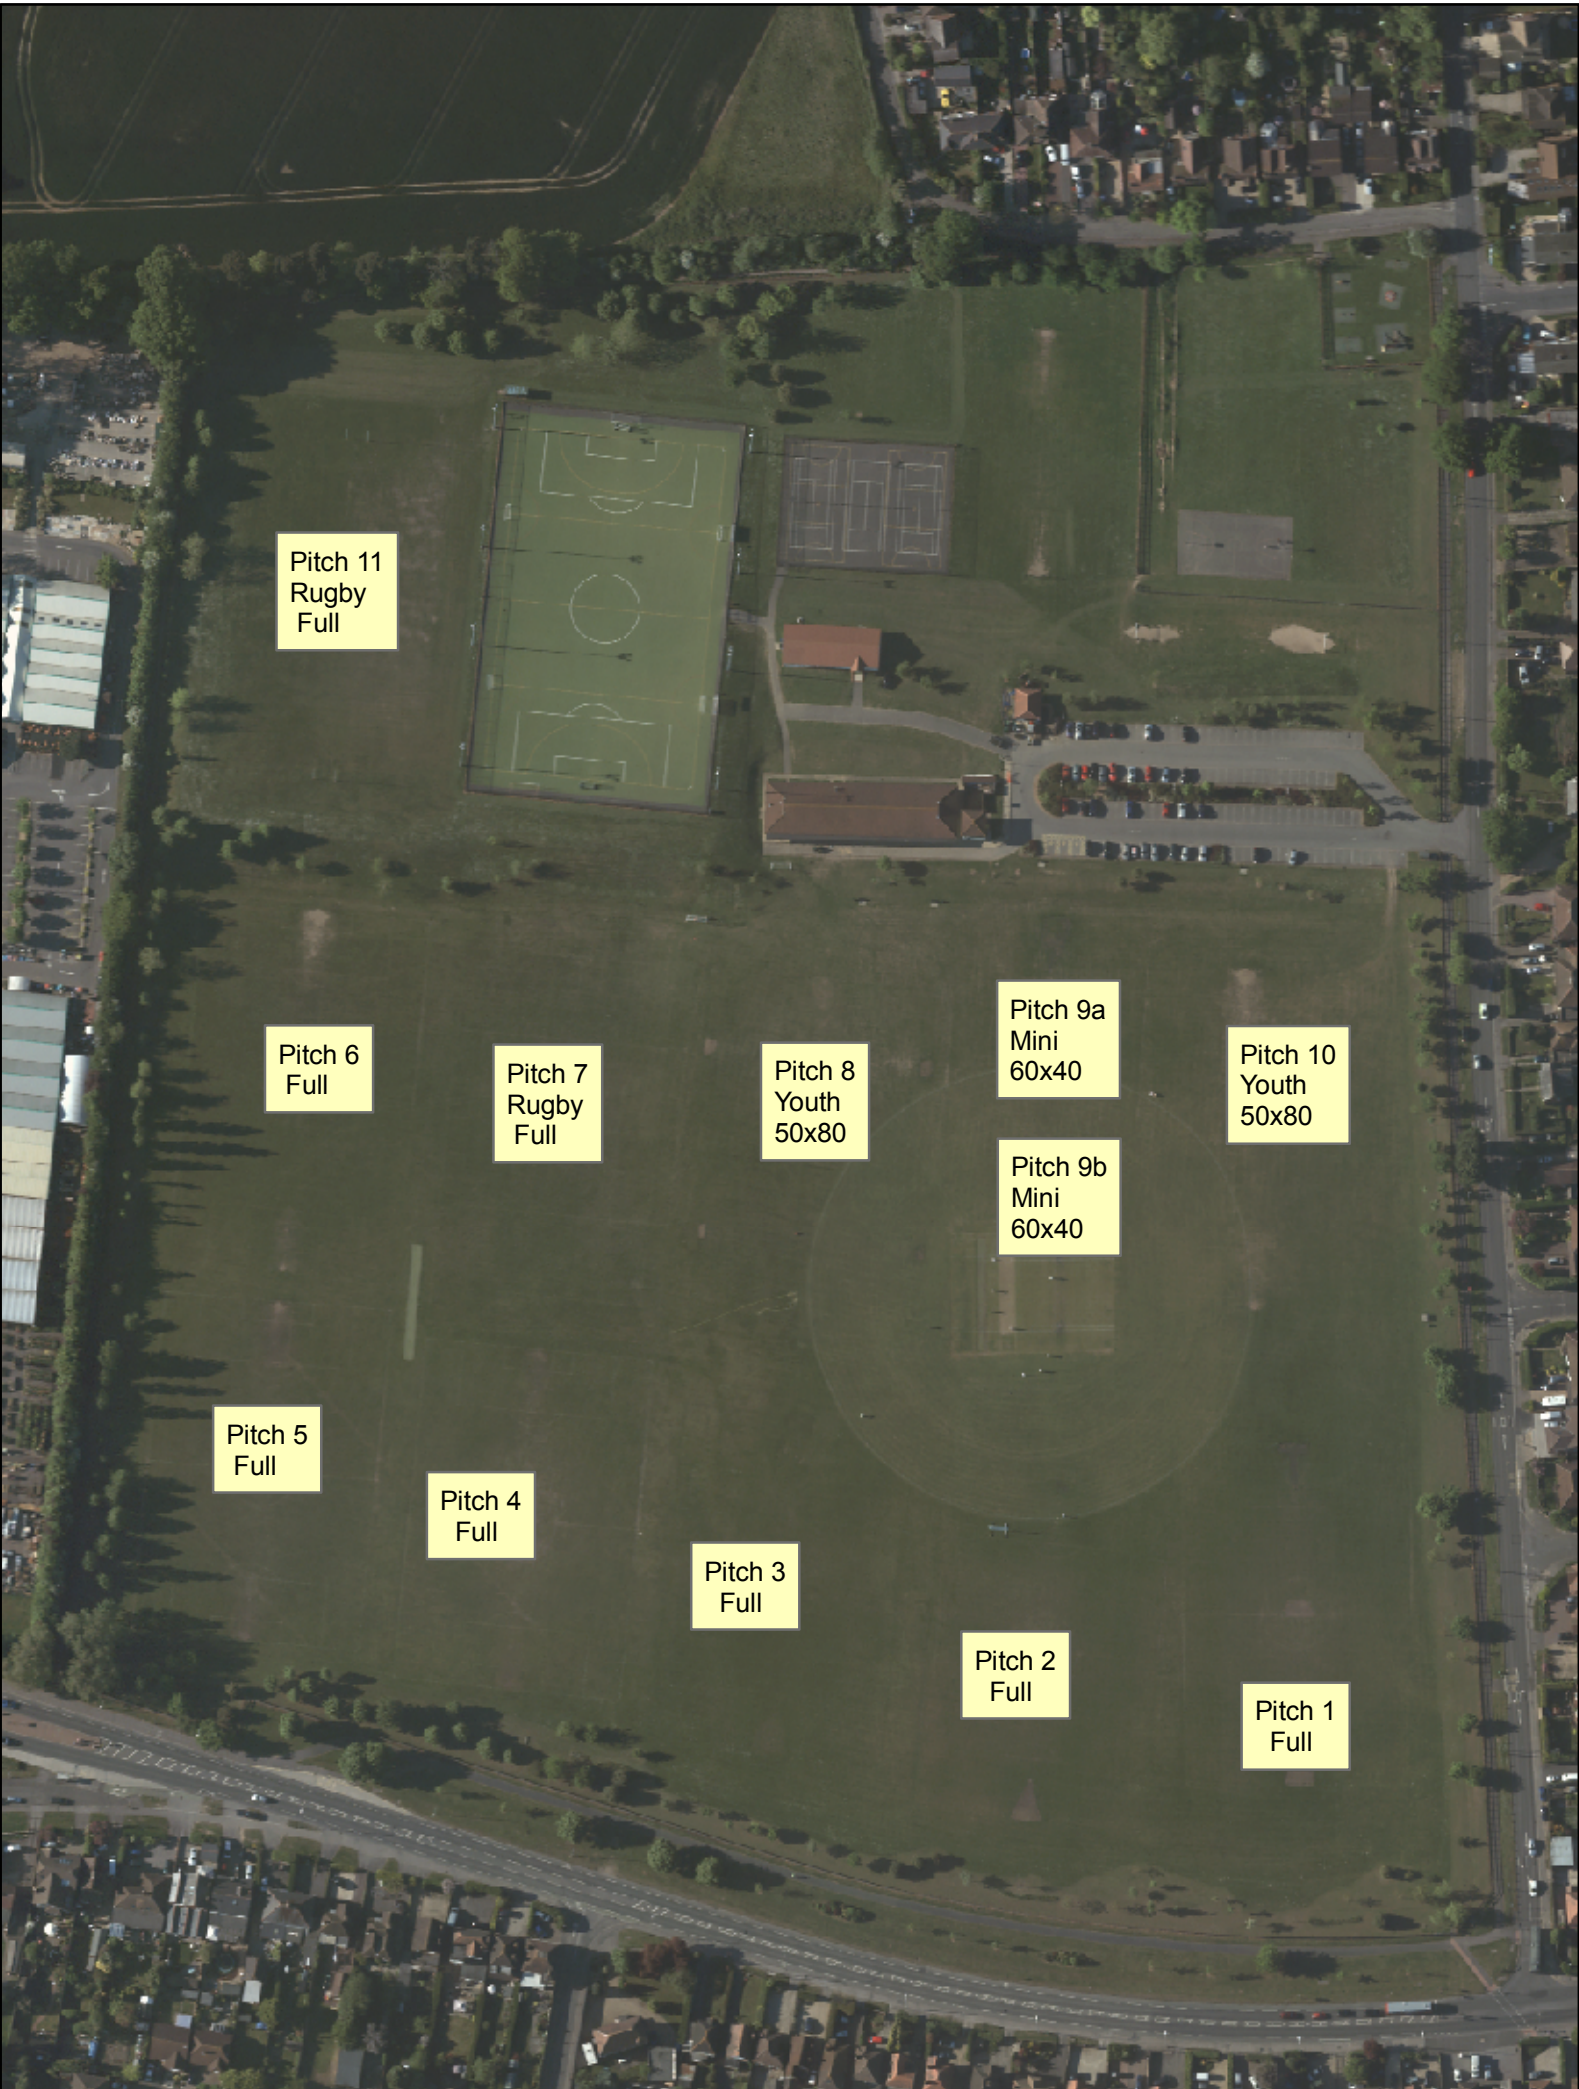

Henwick Worthy Sportsground Pitch Layout 2013/2014

Pitch 11
Rugby
Full

Pitch 6
Full

Pitch 7
Rugby
Full

Pitch 8
Youth
50x80

Pitch 9a
Mini
60x40

Pitch 10
Youth
50x80

Pitch 9b
Mini
60x40

Pitch 5
Full

Pitch 4
Full

Pitch 3
Full

Pitch 2
Full

Pitch 1
Full